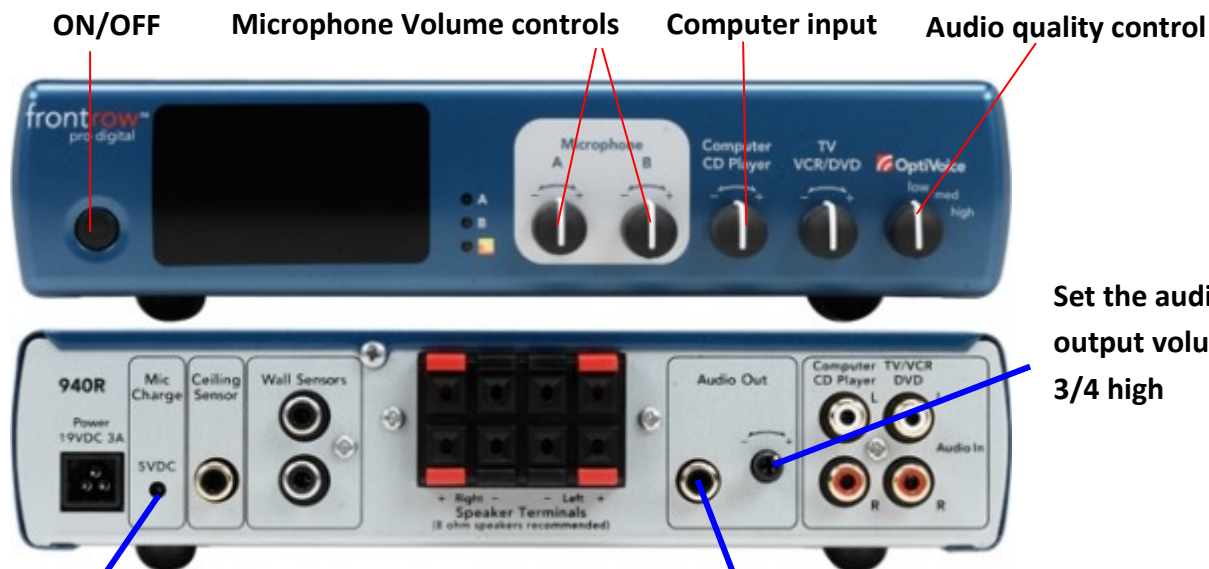

01823 323363
info@robertsaudiosolutions.co.uk,
www.robertsaudiosolutions.co.uk

Rebroadcasting from Frontrow Pro Digital to Roger Touch

Set the audio output volume to 3/4 high

Teachers Microphone

Mute Button

Charger Cable

Indicator:

Solid Green = Microphone Active

Flashing Green = Microphone Muted

Flashing Red = Battery low

ON/OFF Button

Cable for Radio Aid

Roger Touch

Audio Input socket